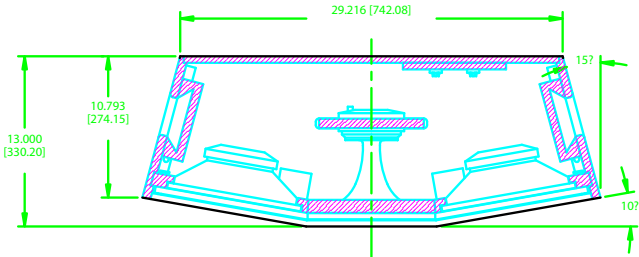

ALA-3 LOUDSPEAKER

OVERHEAD SECTION VIEW

FRONT VIEW

FRONT VIEW
W/GRILL REMOVED

NOTE: DIMENSIONS ARE IN INCHES & [MILLIMETERS]

<small>INFORMATION CONTAINED IN THIS DOCUMENT IS THE SOLE PROPERTY OF APOGEE SOUND INTERNATIONAL, LLC. REPRODUCTION OF ALL OR ANY PART OF THIS DOCUMENT WITHOUT WRITTEN CONSENT FROM APOGEE SOUND INTERNATIONAL, LLC IS PROHIBITED.</small>	NOT TO SCALE			
	SCALE: 1/4	DRAWN: WWE	10/4/00	
	PRODUCT NUMBER: 101-1300	REVISION: A	DRAWING NO. ZALA3	ALA-3 LINE ARRAY LOUDSPEAKER
	SIZE: D			